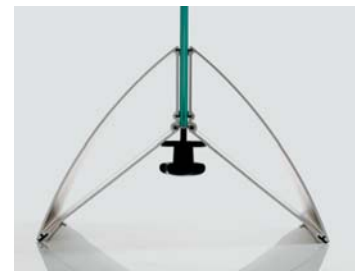

Aerofoil base

Sizes	Prices			No. of units
 Glass 45 x 120 Base 32.5 complete unit excluding print	1–4	5–9	10–24	25+
	147	136	127	116
 Glass 57 x 120 Base 45 complete unit excluding print	177	167	155	194
	234	221	207	146
 Glass 75 x 120 Base 60 complete unit excluding print	215	205	192	182
	268	259	244	229
	£342	£319	£297	£275
	£411	£393	£362	£340
	£483	£463	£436	£411

Footprint offers elegant and effective display for temporary information. Posters or messages are sandwiched between two panels of 5mm toughened glass. Information can be changed quickly using the paper suspension system.

Linear base

Sizes	Prices			No. of units
 Glass 45 x 120 Base 32.5 complete unit excluding print	1–4	5–9	10–24	25+
	147	136	127	116
 Glass 57 x 120 Base 45 complete unit excluding print	177	167	155	194
	234	221	207	146
 Glass 75 x 120 Base 60 complete unit excluding print	215	205	192	182
	268	259	244	229
	£342	£319	£297	£275
	£411	£393	£362	£340
	£483	£463	£436	£411